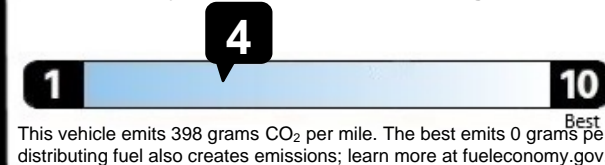

LIMITED WARRANTY/ROADSIDE ASSISTANCE

3 Years / 36,000 Miles Basic
5 Years / 60,000 Miles Powertrain
5 Yrs/Unlimited Mileage Rust Perforation
3 Yrs / 36,000 24/7 Roadside Assistance
See Owner Info Kit&Warranty For Details

OPTIONAL EQUIPMENT AND OTHER ITEMS

Manufacturer's Suggested Retail Price **$34,995.00**

Exterior Color: Magnetite Gray Metallic

Full Tank of Gas

INCLD

Option Package: 24

$2,150.00

SUBARU STARLINK 8.0" Multimedia Navigation System:

Multi-Touch High Resolution Display, SiriusXM Traffic & TravelLink 3 Years Free, Over the Air (OTA) Map Update Program 3 Years Free

Reverse Automatic Braking System

High Beam Assist

LED Steering Responsive Headlights

Power Moonroof w/ Slide and Tilt

Popular Package #2

$867.00

Splash Guards
Rear Seat Back Protector
LED Map and Dome Lights
Rear Bumper Cover
All-Weather Floor Liners
Ext Auto Dim Mirror

EPA DOT Fuel Economy and Environment

Gasoline Vehicle

Fuel Economy

22 MPG
combined city/hwy
4.5 gallons per 100 miles

20 city
27 highway

Small SUVs range from 18 to 120 MPG.
The best vehicle rates 136 MPGe.

You spend
$1,750
more in fuel costs
over 5 years
compared to the
average new vehicle.

Annual fuel cost
$1,750

Fuel Economy & Greenhouse Gas Rating (tailpipe only)