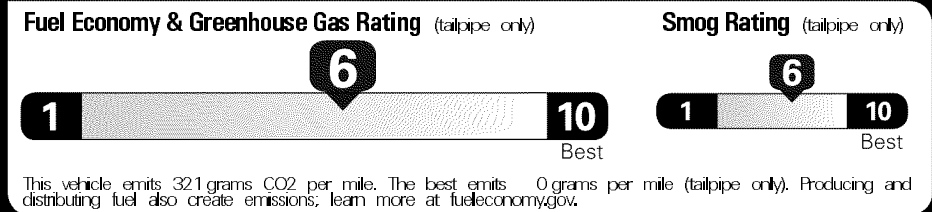

Full Tank of Gas

MANUFACTURER'S SUGGESTED RETAIL PRICE $23,840.00

1. **OPTIONAL EQUIPMENT**
2. CA ED California Emissions Entune Audio Plus with Connected Navigation App: Includes the Entune Multimedia Bundle (7-In. High Resolution Touch-Screen Display, AM/FM CD Player, MP3/WMA Playback Capability, Six Speakers, Auxiliary Audio Jack, USB 2.0 Port with iPod Connectivity and Control, Advanced Voice Recognition, Hands-Free Phone Capability, Phone Book Access and Music Streaming via Bluetooth Wireless Technology), Connected Navigation Scout GPS Link App, Siri Eyes Free, SiriusXM Satellite Radio with 3-Month Complimentary SiriusXM All Access Trial, HD Radio, HD Radio Traffic and Weather In Major Metro Areas 775.00
   - SR Z6 Power Tilt/Slide Moonroof Preferred Accessory Package Carpet Floor Mats/Trunk Mat, Rear Bumper Applique, Hide Away Cargo Net 915.00 342.00

Original - Copy

Created on 2017-02-15 19:45:49 (UTC)

EPA DOT Fuel Economy and Environment

Gasoline Vehicle

Fuel Economy

27 MPG Midsized Cars range from 13 to 136 MPG. The best vehicle rates 119 MPGe.

24 33
combined city/hwy city highway

3.7 gallons per 100 miles

You save $ 250
in fuel costs over 5 years compared to the average new vehicle.

Annual fuel Cost
$ 1,350

Actual results will vary for many reasons, including driving conditions and how you drive and maintain your vehicle. The average new vehicle gets 26 MPG and costs $7,000 to fuel over 5 years. Cost estimates are based on 15,000 miles per year at $2.45 per gallon. MPGe is miles per gasoline gallon equivalent. Vehicle emissions are a significant cause of climate change and smog.

fuelconomy.gov
Calculate personalized estimates and compare vehicles

DELIVERY, PROCESSING AND HANDLING FEE 865.00

TOTAL $26,737.00

The New Vehicle Limited Warranty provides 3-year/36,000 mile basic coverage, 5-year/60,000 mile powertrain coverage, plus 5-year/unlimited mile corrosion perforation coverage. See Warranty and Maintenance Guide for details. An extended service contract may be available for the vehicle. Ask dealer for details. Manufacturer's suggested retail price includes manufacturer's recommended pre-delivery service. Gasoline, license and title fees, applicable federal, state and local taxes and dealer and distributor installed options and accessories are not included in the manufacturer's suggested retail price.

ToyotaCare, which covers normal factory scheduled maintenance for two years or 25,000 miles, whichever occurs first, is included as part of the sales price of the vehicle for qualifying buyers. See participating dealer for eligibility and coverage details.

Delivered by Truck to: 04187
BILL WRIGHT TOYOTA
5100 GASOLINE ALLEY DRIVE
BAKERSFIELD CA93313