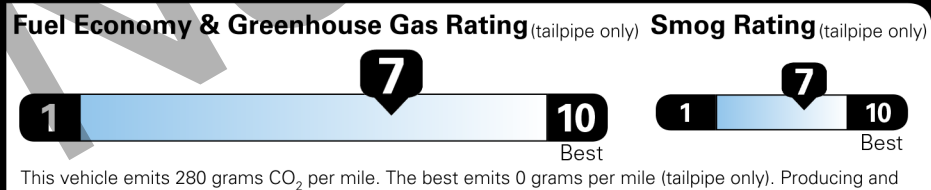

MANUFACTURER'S SUGGESTED RETAIL PRICE $ 26,835.00
OPTIONAL EQUIPMENT
FE 50 State Emissions 0.00

SOUTHEAST TOYOTA DISTRIBUTORS, LLC		TOTAL FROM MANUFACTURER'S LABEL	DISTRIBUTOR'S INSTALLED OPTIONS	$ 27,815.00
XY900	TOYOGUARD Platinum		Includes: 2 Oil and Filter Changes at any Toyota Dealer Four Tire Rotations Roadside and Rental Car Assistance Exterior Paint Sealant and Interior Protector	699.00
PF100	Clear Paint Protection - Door Package		Includes coverage on: Door Cups Door Edge Guards Rear Bumper	199.00
LU100	LED Interior Light Upgrade			149.00
CP100	Rear Dual USB Power Port Charger		Convenient charging access for rear seat passenger Innovative smart USB connector, either way is up Two fast charging 2.4A power ports Maximum power for latest tablets and smartphones Blue LED power status light shines thru flip cap Southeast Toyota Distributor Plus	129.00
FP501			Includes: Certified Technician 46 Point Quality Inspection Digital Picture Asset Program	0.00

EPA DOT Fuel Economy and Environment

Gasoline Vehicle

Fuel Economy

32 MPG Midsize Cars range from 14 to 142 MPG. The best vehicle rates 142 MPGe.

28 39
city highway

3.1 gallons per 100 miles

You save $1,000
in fuel costs over 5 years compared to the average new vehicle.

Annual fuel COST
$1,100

Actual results will vary for many reasons, including driving conditions and how you drive and maintain your vehicle. The average new vehicle gets 27 MPG and costs $6,500 to fuel over 5 years. Cost estimates are based on 15,000 miles per year at $2.35 per gallon. MPGe is miles per gasoline gallon equivalent. Vehicle emissions are a significant cause of climate change and smog.

fuel economy.gov
Calculate personalized estimates and compare vehicles

DELIVERY, PROCESSING AND HANDLING FEE	980.00
TOTAL	$ 27,815.00

~ ~ ~ 36 Month/36,000 Mile Limited Warranty ~ ~ ~
On All Southeast Toyota Distributors, LLC, Installed Options
For Inquires, Call 1-800-301-6859

TOTAL DISTRIBUTOR'S INSTALLED OPTIONS	$ 1,176.00
DESTINATION FUEL SURCHARGE	0.00
TOTAL	$ 28,991.00

DELIVERED BY TRUCK TO: 09182

GATORLAND TOYOTA
2985 NORTH MAIN STREET
GAINESVILLE, FL 32609

D217

The New Vehicle Limited Warranty provides 3-year/36,000-mile basic coverage, 5-year/60,000-mile powertrain coverage, plus 5-year/unlimited mile corrosion perforation coverage. See Warranty and Maintenance Guide for details. An extended service contract may be available for the vehicle. Ask dealer for details.
Manufacturer's suggested retail price includes manufacturer's recommended pre-delivery service. Gasoline license and title fees, applicable federal, state and local taxes and dealer and distributor installed options and accessories are not included in the manufacturer's suggested retail price
ToyotaCare, which covers normal factory scheduled maintenance for two years or 25,000 miles, whichever occurs first, is included as part of the sales price of the vehicle for qualifying buyers. See participating dealer for eligibility and coverage details.