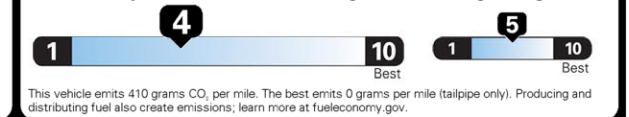

PROACTIVE PACKAGE 3,400.00

Front Pre-Crash Seatbelts++
Intelligent Cruise Control (ICC)++
Backup Collision Intervention (BCI)
Lane Departure Warning (LDW)
Lane Departure Prevention (LDP)
Blind Spot Intervention™ (BSI)
4 Front & 4 Rear Sonar sensors+++
High Beam Assist (HBA)++
Auto side dimming mirrors++

ESSENTIAL PACKAGE 2,900.00

Leather-appointed seating++
INFINITI InTouch™ Navigation+
INFINITI InTouch™ Services+
SiriusXM® Traffic+
Around View® Monitor (AVM) w/
Moving Object Detection MOD
2 Front & 2 Rear Sonar Sensors
INFINITI Radiant
Illuminated Kick Plates++

SPLASH GUARDS 225.00

PREMIUM PAINT 500.00

CARGO PACKAGE 360.00

Rear cargo cover, cargo protector,
underfloor storage dividers,
console net & first aid kit

DESTINATION CHARGES 995.00

Total* $59,480.00

EPA DOT Fuel Economy and Environment

Fuel Economy
22 MPG
combined city/hwy
19 city
26 highway
4.5 gallons per 100 miles

SPORT UTILITY VEHICLES range from
18 to 37 MPG. The best vehicle rates
136 MPGe.

You spend
$3,250

more in fuel costs
over 5 years
compared to the
average new vehicle.

Annual fuel cost
$2,050

Fuel Economy & Greenhouse Gas Rating (tailpipe only) Smog Rating (tailpipe only)

fueleconomy.gov

Calculate personalized estimates and compare vehicles

GOVERNMENT 5-STAR SAFETY RATINGS

DELIVERY

Overall Vehicle Score ★★★★★
Based on the combined ratings of frontal, side and rollover.
Should ONLY be compared to other vehicles of similar size and weight.

Frontal Crash ★★★★★
Based on the risk of injury in a frontal impact.
Should ONLY be compared to other vehicles of similar size and weight.

Side Crash ★★★★★
Based on the risk of injury in a side impact.

Rollover ★★★★★
Based on the risk of rollover in a single-vehicle crash.

Star ratings range from 1 to 5 stars (★★★★★) with 5 being the highest.

Source: National Highway Traffic Safety Administration (NHTSA)

www.safercar.gov or 1-888-327-4236

TOTAL OWNERSHIP EXPERIENCE

Every Infiniti Vehicle includes Infiniti's:

- 4-Year/60,000 Mile Basic Limited Warranty Coverage **
- 6-Year/70,000 Mile Powertrain Limited Warranty Coverage **
- 7-Year/Unlimited Mileage Corrosion Limited Warranty Coverage **
- 24-hour Roadside Assistance **
- Complimentary Service Loan Car ***

** Please see the Infiniti Warranty Information booklet for details.
*** Please ask your Infiniti retailer for details.

VEHICLE COLORS:
EXT: MAJESTIC WHITE
INT: GRAPHITE

FINAL ASSEMBLY POINT:
SMYRNA

TRANSPORT METHOD:
TRUCK

DEALER:
AIRPORT INFINITI
13940 BROOKPARK ROAD
CLEVELAND OH
44135

VIN: 5N1DL0MM5K525574
EMS: 50 STATE EMISSIONS
MDL: 84619-525574 QAB-G
OPT: D-K02V02K01B92E10M92
B12C03K11K12L1S55

20181011224828A572531

*Does not include dealer installed options and accessories, local taxes or license fees. This label has been applied pursuant to federal law. Do not remove prior to delivery to the ultimate purchaser.

**Not actual Monroney Label. Provided for informational purposes only. Vehicle features, pricing and other information subject to change, may vary from actual vehicle content and/or Monroney label description. While Nissan makes reasonable efforts to ensure accuracy of information, Nissan is not responsible for changes, errors or omissions. See actual vehicle and/or verify information in question with your Nissan dealer.