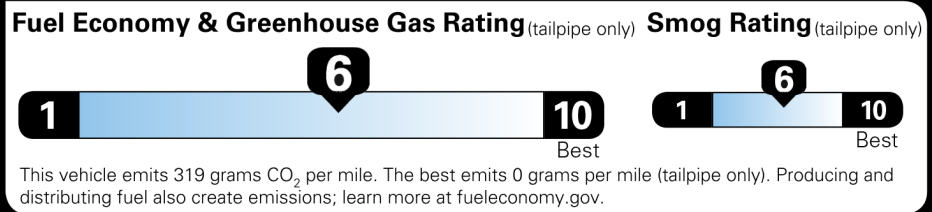

Actual results will vary for many reasons, including driving conditions and how you drive and maintain your vehicle. The average new vehicle gets 27 MPG and costs $6,500 to fuel over 5 years. Cost estimates are based on 15,000 miles per year at $2.35 per gallon. MPGe is miles per gasoline gallon equivalent. Vehicle emissions are a significant cause of climate change and smog.

fuelconomy.gov
Calculate personalized estimates and compare vehicles

DELIVERY, PROCESSING AND HANDLING FEE	1,215.00
TOTAL	$39,949.00

The New Vehicle Limited Warranty provides 3-year/36,000 mile basic coverage, 5-year/60,000 mile powertrain coverage, plus 5-year/unlimited mile corrosion perforation coverage. See Warranty and Maintenance Guide for details. An extended service contract may be available for the vehicle. Ask dealer for details. Manufacturer's suggested retail price includes manufacturer's recommended pre-delivery service. Gasoline, license and title fees, applicable federal, state and local taxes and dealer and distributor installed options and accessories are not included in the manufacturer's suggested retail price.

ToyotaCare, which covers normal factory scheduled maintenance for two years or 25,000 miles, whichever occurs first, is included as part of the sales price of the vehicle for qualifying buyers. See participating dealer for eligibility and coverage details.

Delivered by Truck to: 11001
PETERSON TOYOTA
9101 WEST FAIRVIEW AVENUE
BOISE ID83704

TML1E2N1S0F0W0