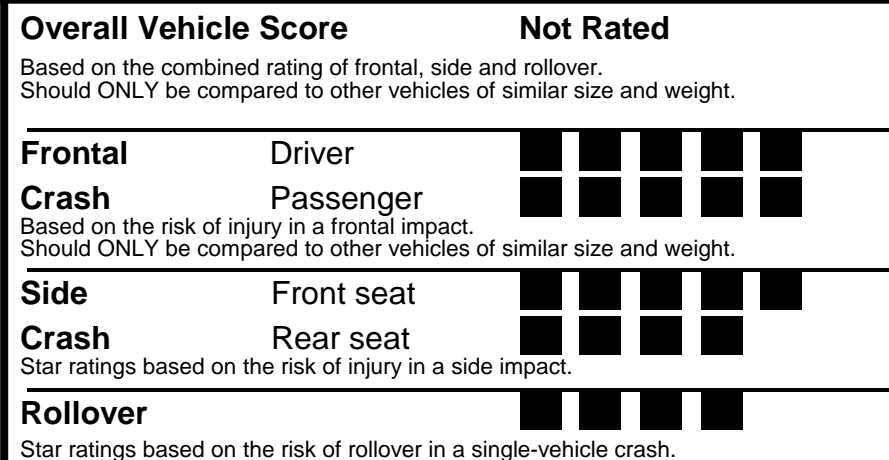

Annual fuel **cost**

Fuel Economy & Greenhouse Gas Rating (tailpipe only) Smog Rating (tailpipe only)

You **save**

in fuel costs
 over 5 years
 compared to the
 average new vehicle.

GOVERNMENT 5-STAR SAFETY RATINGS