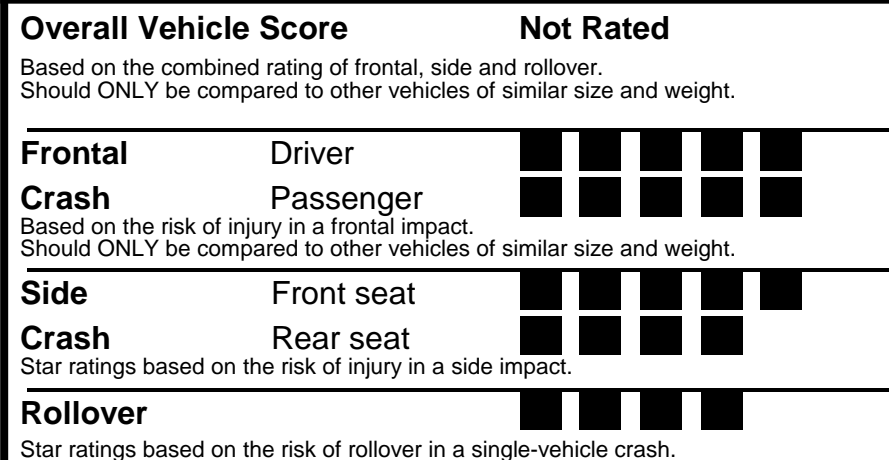

You **save**

in fuel costs over 5 years compared to the average new vehicle.

Annual fuel **cost**

Fuel Economy & Greenhouse Gas Rating (tailpipe only) Smog Rating (tailpipe only)

GOVERNMENT 5-STAR SAFETY RATINGS