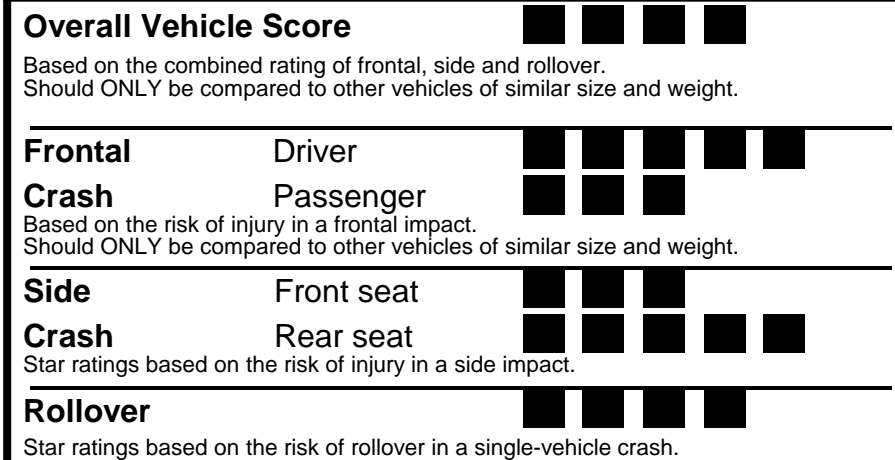

WARRANTY
10 Year/100,000 Mile Limited Powertrain Warranty
5 Year/60,000 Mile Limited Basic Warranty
5 Year/60,000 Mile Roadside Assistance
**Ask dealer for details

MANUFACTURER'S SUGGESTED RETAIL PRICE

$ 18,100.00

ADDITIONAL INSTALLED EQUIPMENT:
(In addition to or in place of standard features)

Rear Bumper Applique - 5 Door	$70.00
Cargo Tray - 5 Door	$75.00
EC Mirror w/ Compass & Homelink	$250.00
Wheel Locks	$45.00

MSRP INCLUDING OPTIONS $ 18,540.00

INLAND FREIGHT AND HANDLING $ 750.00

TOTAL MANUFACTURER'S SUGGESTED RETAIL PRICE **$ 19,290.00**

When you purchase this vehicle, Kia America, Inc. collects personal information you provide to the dealership. For information on our collection and use of personal information and your rights, please see our Privacy policy on www.kia.com.

TOTAL ADDITIONAL WEIGHT:

Fuel Economy

29 MPG
combined city/hwy

26 MPG
city

36 MPG
highway

3.4 gallons per 100 miles

ALL MIDSIZE CARS range from 10 to 99 MPG. The best vehicle rates 99 MPGe.

You save $3,100
in fuel costs over 5 years compared to the average new vehicle.

Annual fuel cost $1,900

Fuel Economy & Greenhouse Gas Rating (tailpipe only) Smog Rating (tailpipe only)

This vehicle emits 305 grams CO₂ per mile. The best emits 0 grams per mile (tailpipe only). Producing and distributing fuel also create emissions; learn more at fuel economy.gov.

GOVERNMENT 5-STAR SAFETY RATINGS

Star ratings range from 1 to 5 stars ( ) with 5 being the highest.
Source: National Highway Traffic Safety Administration (NHTSA).
www.safercar.gov or 1-888-327-4236

Manufacturer's suggested retail price includes Manufacturer's recommended pre-delivery service. License and title fees, state and local taxes and other dealer installed options and accessories are not included in the manufacturer's suggested retail price.

PARTS CONTENT INFORMATION

FOR VEHICLES IN THIS CAR LINE U.S./CANADIAN PARTS CONTENT: 3 %

MAJOR SOURCES OF FOREIGN PARTS: KOREA: 93%

NOTE: PARTS CONTENT DOES NOT INCLUDE FINAL ASSEMBLY, DISTRIBUTION, OR OTHER NON-PARTS COSTS.

FOR THIS VEHICLE FINAL ASSEMBLY POINT: KOREA

COUNTRY OF ORIGIN ENGINE:

TRANSMISSION: KOREA