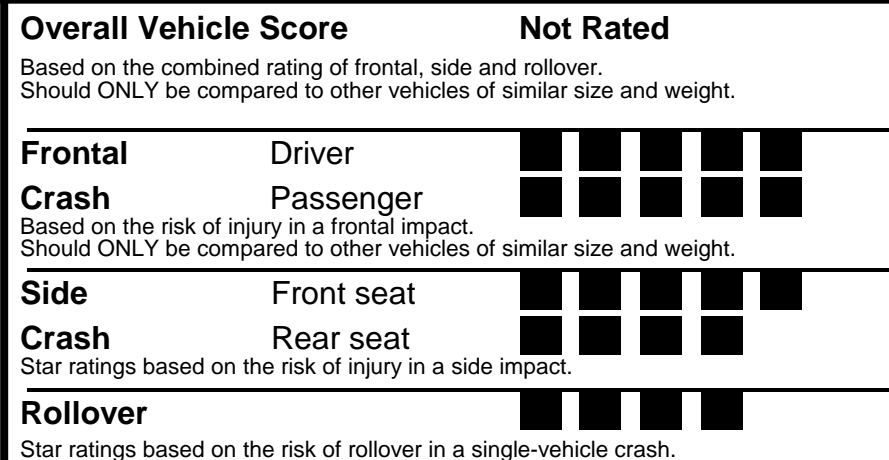

TOTAL ADDITIONAL WEIGHT:

Annual fuel **cost**

Fuel Economy & Greenhouse Gas Rating (tailpipe only) Smog Rating (tailpipe only)

You **save**

in fuel costs  
 over 5 years  
 compared to the  
 average new vehicle.

**GOVERNMENT 5-STAR SAFETY RATINGS**

Star ratings range from 1 to 5 stars ( ) with 5 being the highest.  
 Source: National Highway Traffic Safety Administration (NHTSA).  
[www.safercar.gov](http://www.safercar.gov) or 1-888-327-4236