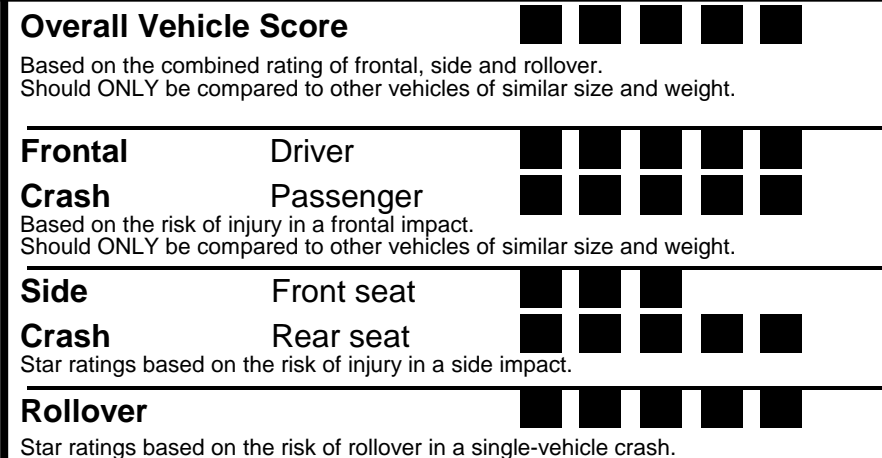

MANUFACTURER'S SUGGESTED RETAIL PRICE $ 21,690.00

ADDITIONAL INSTALLED EQUIPMENT:
(In addition to or in place of standard features)
Snow White Pearl Paint $200.00
Carpeted Floor Mats $130.00

MSRP INCLUDING OPTIONS $ 22,020.00
INLAND FREIGHT AND HANDLING $ 825.00
TOTAL MANUFACTURER'S SUGGESTED RETAIL PRICE $ 22,845.00

When you purchase this vehicle, Kia America, Inc. collects personal information you provide to the dealership. For information on our collection and use of personal information and your rights, please see our Privacy policy on www.kia.com.

TOTAL ADDITIONAL WEIGHT:

Fuel Economy

27 MPG
combined city/hwy
23 city
34 highway
3.7 gallons per 100 miles

MIDSIZE CARS range from 13 to 58 MPG. The best vehicle rates 119 MPGe.

You save $1,250
in fuel costs over 5 years compared to the average new vehicle.

Annual fuel cost $1,950

Fuel Economy & Greenhouse Gas Rating (tailpipe only) Smog Rating (tailpipe only)

This vehicle emits 330 grams CO₂ per mile. The best emits 0 grams per mile (tailpipe only). Producing and distributing fuel also create emissions; learn more at fuelconomy.gov.

GOVERNMENT 5-STAR SAFETY RATINGS

Star ratings range from 1 to 5 stars ( ) with 5 being the highest.
Source: National Highway Traffic Safety Administration (NHTSA).
www.safercar.gov or 1-888-327-4236

Manufacturer's suggested retail price includes Manufacturer's recommended pre-delivery service. License and title fees, state and local taxes and other dealer installed options and accessories are not included in the manufacturer's suggested retail price.

PARTS CONTENT INFORMATION

FOR VEHICLES IN THIS CAR LINE U.S./CANADIAN PARTS CONTENT: 1 %

MAJOR SOURCES OF FOREIGN PARTS: KOREA: 94%

NOTE: PARTS CONTENT DOES NOT INCLUDE FINAL ASSEMBLY, DISTRIBUTION, OR OTHER NON-PARTS COSTS.

FOR THIS VEHICLE FINAL ASSEMBLY POINT: KOREA

COUNTRY OF ORIGIN ENGINE: KOREA

TRANSMISSION: KOREA