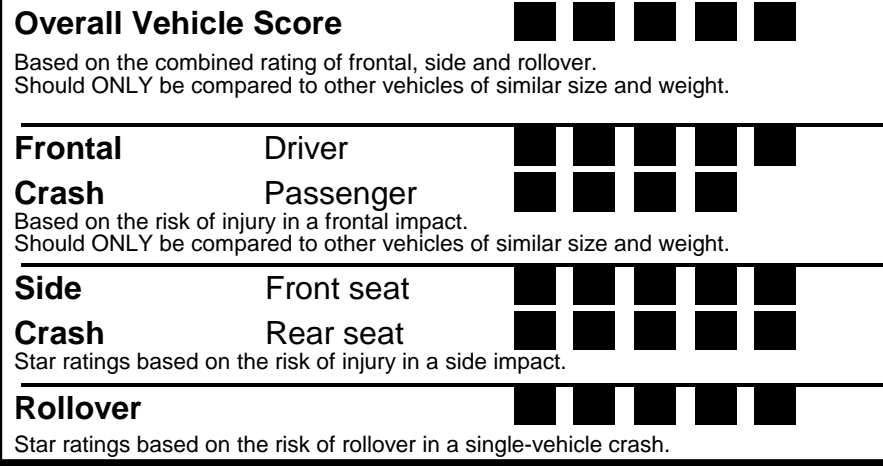

ADDITIONAL INSTALLED EQUIPMENT:
(In addition to or in place of standard features)
Snow White Pearl Paint $395.00
Hybrid Convenience Package $1,795.00
- Laminated Front Door Windows
- Heated Power Outside Mirrors
- Pwr. Adj. Driver's Seat w/Lumbar Support
- Driver's Seat Memory
- Blind Spot Detection (BSD)
- Rear Cross Traffic Alert (RCTA)
- Rear Parking Assist System (RPAS)
- Rear Center Console USB & 12 Volt Outlet
Carpeted Floor Mats $135.00

MSRP INCLUDING OPTIONS $ 28,320.00
INLAND FREIGHT AND HANDLING $ 895.00
TOTAL MANUFACTURER'S SUGGESTED RETAIL PRICE $ 29,215.00

When you purchase this vehicle, Kia America, Inc. collects personal information you provide to the dealership. For information on our collection and use of personal information and your rights, please see our Privacy policy on www.kia.com.

TOTAL ADDITIONAL WEIGHT: 7.3

Fuel Economy

42 MPG
combined city/hwy
39 MPG
city
46 MPG
highway
2.4 gallons per 100 miles

MIDSIZE CARS range from 13 to 114 MPG. The best vehicle rates 119 MPGe.

You save $2,500
in fuel costs over 5 years compared to the average new vehicle.

Annual fuel cost **$900**

Fuel Economy & Greenhouse Gas Rating (tailpipe only) Smog Rating (tailpipe only)

This vehicle emits 212 grams CO₂ per mile. The best emits 0 grams per mile (tailpipe only). Producing and distributing fuel also create emissions; learn more at fuel economy.gov.

GOVERNMENT 5-STAR SAFETY RATINGS

Star ratings range from 1 to 5 stars ( ) with 5 being the highest.
Source: National Highway Traffic Safety Administration (NHTSA).
www.safercar.gov or 1-888-327-4236

Manufacturer's suggested retail price includes Manufacturer's recommended pre-delivery service. License and title fees, state and local taxes and other dealer installed options and accessories are not included in the manufacturer's suggested retail price.

PARTS CONTENT INFORMATION

FOR VEHICLES IN THIS CAR LINE U.S./CANADIAN PARTS CONTENT: 1 %

MAJOR SOURCES OF FOREIGN PARTS: KOREA: 95%

NOTE: PARTS CONTENT DOES NOT INCLUDE FINAL ASSEMBLY, DISTRIBUTION, OR OTHER NON-PARTS COSTS.

FOR THIS VEHICLE FINAL ASSEMBLY POINT: HWASEONG, KOREA

COUNTRY OF ORIGIN ENGINE: KOREA
TRANSMISSION: KOREA