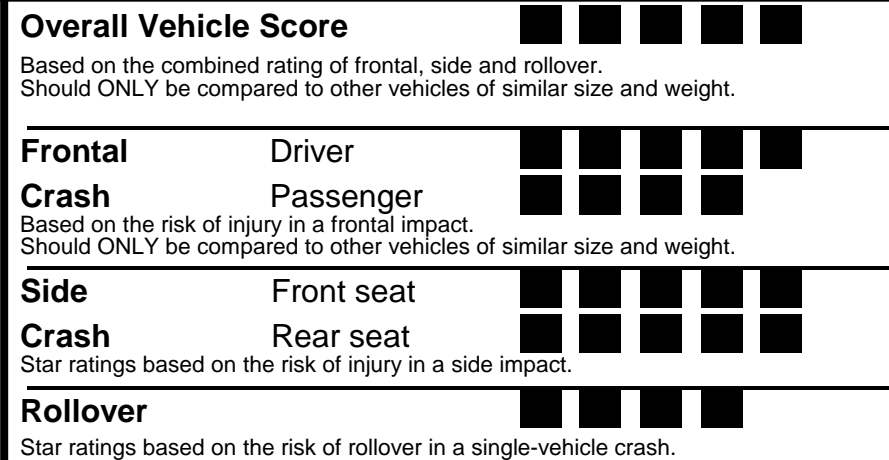

MANUFACTURER'S SUGGESTED RETAIL PRICE $ 19,300.00

ADDITIONAL INSTALLED EQUIPMENT:
(In addition to or in place of standard features)
Audio Package $1,800.00
- Navigation System with 8" Display
- Automatic Temperature Control
- Infinity Audio System
- Speaker Lights
- Lthr-Wrapped Steering Wheel/Gearshift Knob
- Satin Chrome Inside Door Handles
Remote Start $425.00

MSRP INCLUDING OPTIONS $ 21,525.00

INLAND FREIGHT AND HANDLING $ 850.00

TOTAL MANUFACTURER'S SUGGESTED RETAIL PRICE $ 22,375.00

TOTAL ADDITIONAL WEIGHT: 1.7

When you purchase this vehicle, Kia America, Inc. collects personal information you provide to the dealership. For information on our collection and use of personal information and your rights, please see our Privacy policy on www.kia.com.

Fuel Economy

27 MPG
combined city/hwy
24 MPG
city
31 MPG
highway
3.7 gallons per 100 miles

SMALL STATION WAGONS range from 20 to 105 MPG. The best vehicle rates 119 MPGe.

You save $750
in fuel costs over 5 years compared to the average new vehicle.

Annual fuel cost $1,650

Fuel Economy & Greenhouse Gas Rating (tailpipe only) Smog Rating (tailpipe only)

This vehicle emits 334 grams CO₂ per mile. The best emits 0 grams per mile (tailpipe only). Producing and distributing fuel also create emissions; learn more at fueleconomy.gov.

GOVERNMENT 5-STAR SAFETY RATINGS

Star ratings range from 1 to 5 stars ( ) with 5 being the highest.
Source: National Highway Traffic Safety Administration (NHTSA).
www.safercar.gov or 1-888-327-4236

Manufacturer's suggested retail price includes Manufacturer's recommended pre-delivery service. License and title fees, state and local taxes and other dealer installed options and accessories are not included in the manufacturer's suggested retail price.

PARTS CONTENT INFORMATION

FOR VEHICLES IN THIS CAR LINE U.S./CANADIAN PARTS CONTENT: 1 %

MAJOR SOURCES OF FOREIGN PARTS: KOREA: 94%

NOTE: PARTS CONTENT DOES NOT INCLUDE FINAL ASSEMBLY, DISTRIBUTION, OR OTHER NON-PARTS COSTS.

FOR THIS VEHICLE FINAL ASSEMBLY POINT: KOREA

COUNTRY OF ORIGIN ENGINE:

KOREA

TRANSMISSION:

KOREA