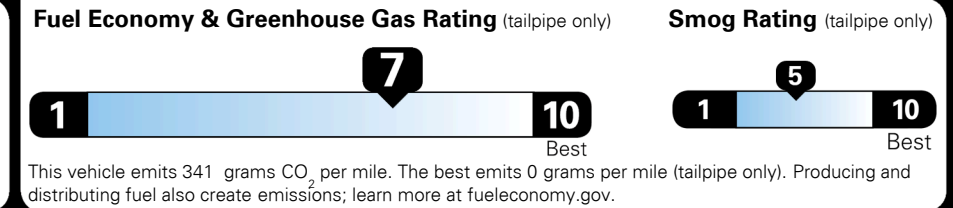

EPA DOT Fuel Economy and Environment

Gasoline Vehicle

You save \$1,500
 in fuel costs over 5 years compared to the average new vehicle.

Annual fuel cost \$2,000

Actual results will vary for many reasons, including driving conditions and how you drive and maintain your vehicle. The average new vehicle gets 24 MPG and costs \$11,000 to fuel over 5 years. Cost estimates are based on 15,000 miles per year at \$ 3.50 per gallon. MPGe is miles per gasoline gallon equivalent. Vehicle emissions are a significant cause of climate change and smog.