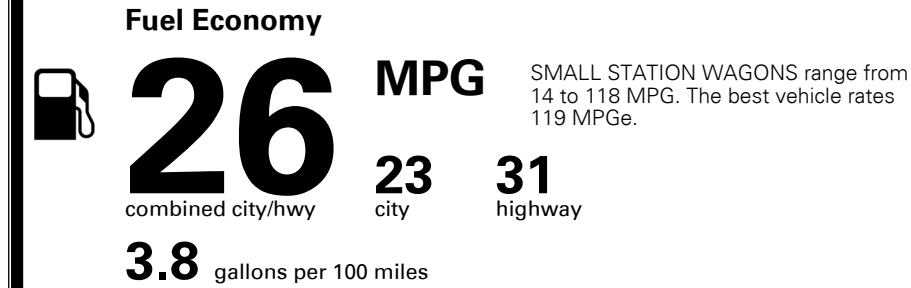

MSRP INCLUDING OPTIONS \$ 23,675.00

INLAND FREIGHT AND HANDLING \$ 795.00

TOTAL MANUFACTURER'S SUGGESTED RETAIL PRICE ▶ \$ 24,470.00

TOTAL ADDITIONAL WEIGHT:

When you purchase this vehicle, Kia America, Inc. collects personal information you provide to the dealership. For information on our collection and use of personal information and your rights, please see our Privacy policy on www.kia.com.

EPA DOT Fuel Economy and Environment

Gasoline Vehicle

You save \$1,500
 in fuel costs over 5 years compared to the average new vehicle.

Annual fuel cost \$2,000

Actual results will vary for many reasons, including driving conditions and how you drive and maintain your vehicle. The average new vehicle gets 24 MPG and costs \$11,000 to fuel over 5 years. Cost estimates are based on 15,000 miles per year at \$ 3.50 per gallon. MPGe is miles per gasoline gallon equivalent. Vehicle emissions are a significant cause of climate change and smog.