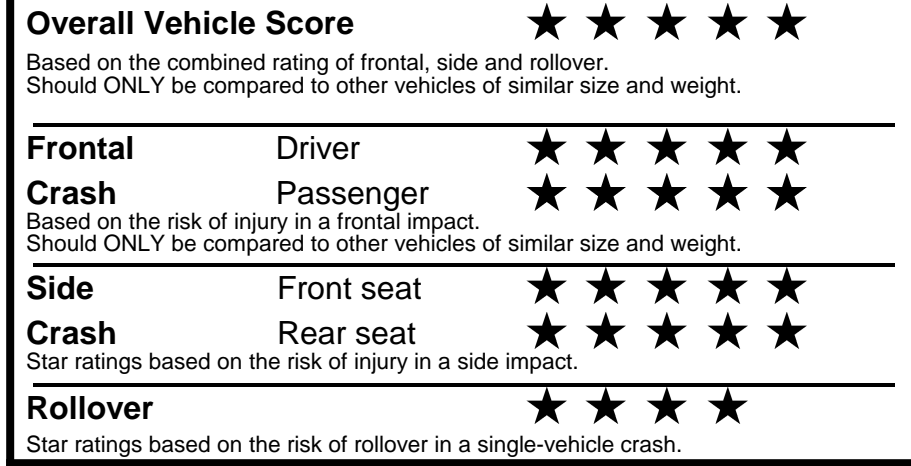

## GOVERNMENT 5-STAR SAFETY RATINGS

Star ratings range from 1 to 5 stars (★★★★★) with 5 being the highest. Source: National Highway Traffic Safety Administration (NHTSA). www.safercar.gov or 1-888-327-4236