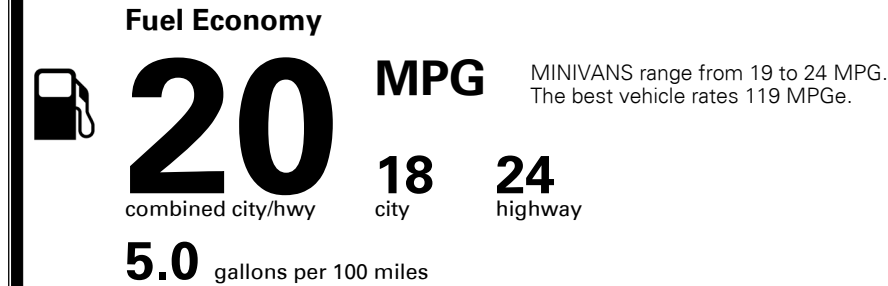

## EPA DOT Fuel Economy and Environment

Gasoline Vehicle

**You spend \$2,250 more in fuel costs over 5 years** compared to the average new vehicle.

**Annual fuel cost \$2,250**

Actual results will vary for many reasons, including driving conditions and how you drive and maintain your vehicle. The average new vehicle gets 25 MPG and costs \$9,000 to fuel over 5 years. Cost estimates are based on 15,000 miles per year at \$ 3.00 per gallon. MPGe is miles per gasoline gallon equivalent. Vehicle emissions are a significant cause of climate change and smog.