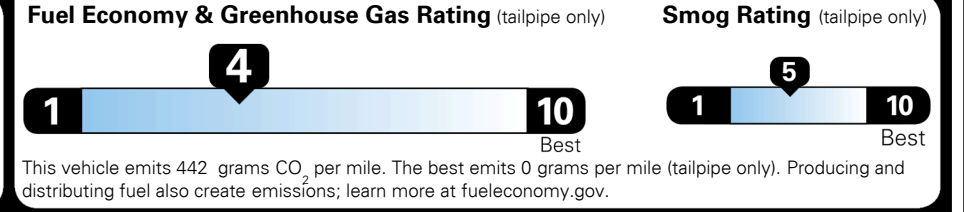

## EPA DOT Fuel Economy and Environment

Gasoline Vehicle

**You spend \$2,250 more in fuel costs over 5 years** compared to the average new vehicle.

**Annual fuel cost \$2,250**

Actual results will vary for many reasons, including driving conditions and how you drive and maintain your vehicle. The average new vehicle gets 25 MPG and costs \$9,000 to fuel over 5 years. Cost estimates are based on 15,000 miles per year at \$ 3.00 per gallon. MPGe is miles per gasoline gallon equivalent. Vehicle emissions are a significant cause of climate change and smog.