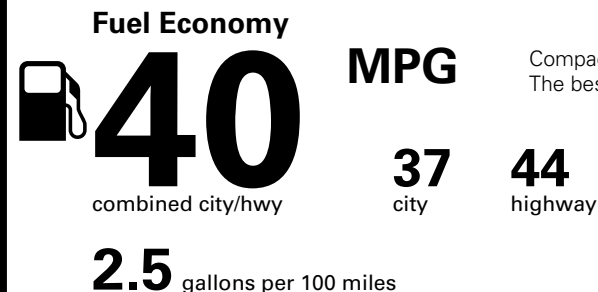

Fuel Economy and Environment

Gasoline Vehicle

Compact Cars range from 14 to 105 MPG. The best vehicle rates 119 MPGe.

You save \$4,500
in fuel costs over 5 years compared to the average new vehicle.

Annual fuel COST
\$1,300