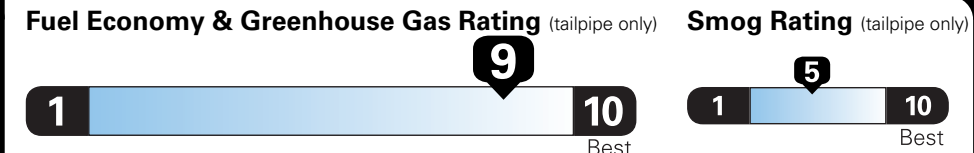

Fuel Economy and Environment

Gasoline Vehicle

Compact Cars range from 14 to 105 MPG. The best vehicle rates 119 MPGe.

You save \$4,500
in fuel costs over 5 years compared to the average new vehicle.

Annual fuel COST
\$1,300