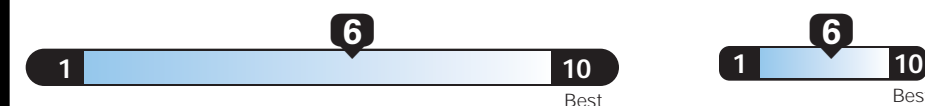

EPA DOT Fuel Economy and Environment

E85 Flexible-Fuel Vehicle
Gasoline-Ethanol (E85)

You save \$500
in fuel costs
over 5 years
compared to the
average new vehicle.

Annual fuel COST
\$2,100

Fuel Economy & Greenhouse Gas Rating (tailpipe only) Smog Rating (tailpipe only)