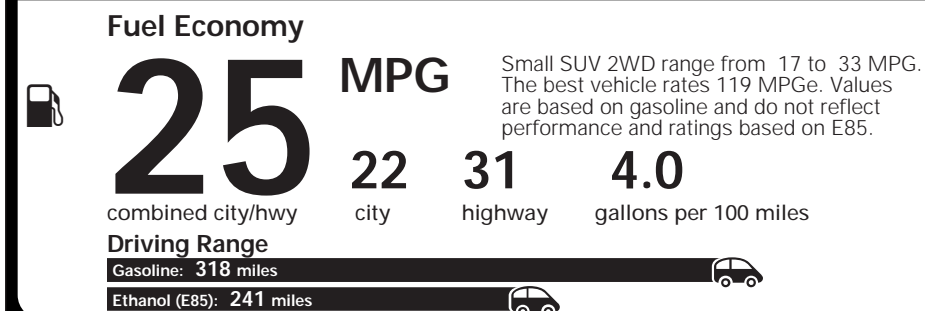

MANUFACTURER'S SUGGESTED RETAIL PRICE OF THIS MODEL INCLUDING DEALER PREPARATION

Base Price: \$21,295

JEEP RENEGADE LATITUDE 4X2

Exterior Color: Alpine White Exterior Paint
Interior Color: Bark Brown / Ski Gray Interior Colors
Interior: Cloth Low-Back Bucket Seats
Engine: 2.4-Liter I4 MultiAir® Engine
Transmission: 9-Speed 948TE Automatic Transmission

**5 YEAR / 100,000 MILE
POWERTRAIN WARRANTY**

Assembly Point/Port of Entry: BALTIMORE, MARYLAND, U.S.A.

VIN: ZAC-CJABTOFP-B53424

L4-VON: 7064

S.L.
0420

THIS LABEL IS ADDED TO THIS VEHICLE TO COMPLY WITH FEDERAL LAW. THE LABEL CANNOT BE REMOVED OR ALTERED PRIOR TO DELIVERY TO THE ULTIMATE PURCHASER.

EPA DOT Fuel Economy and Environment

E85 Flexible-Fuel Vehicle
Gasoline-Ethanol (E85)

You save \$500
in fuel costs
over 5 years
compared to the
average new vehicle.

Annual fuel COST
\$2,100

Fuel Economy & Greenhouse Gas Rating (tailpipe only) Smog Rating (tailpipe only)

This vehicle emits 354 grams CO2 per mile. The best emits 0 grams per mile (tailpipe only). Producing and distributing fuel also creates emissions; learn more at fuelconomy.gov

Actual results will vary for many reasons, including driving conditions and how you drive and maintain your vehicle. The average new vehicle gets 24 MPG and cost \$11,000 to fuel over 5 years. Cost estimates are based on 15,000 miles per year at \$3.50 per gallon. This is a dual fueled automobile. MPGe is miles per gasoline gallon equivalent. Vehicle emissions are a significant cause of climate change and smog.