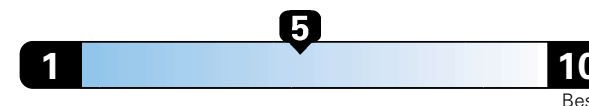

ALFA ROMEO STELVIO SPRINT RWD

2021 MODEL YEAR

THIS VEHICLE IS MANUFACTURED TO MEET SPECIFIC UNITED STATES REQUIREMENTS. THIS VEHICLE IS NOT MANUFACTURED FOR SALE OR REGISTRATION OUTSIDE OF THE UNITED STATES.

MANUFACTURER'S SUGGESTED RETAIL PRICE OF THIS MODEL INCLUDING DEALER PREPARATION

Base Price: $42,350

ALFA STELVIO RWD

Exterior Color: Vulcano Black Metallic Exterior Paint

Interior Color: Black Interior Color

Interior: Leather Seats

Engine: 2.0L 280HP I4 DI Turbo Engine

Transmission: 8-Speed Automatic 8HP50 Transmission

STANDARD EQUIPMENT (UNLESS REPLACED BY OPTIONAL EQUIPMENT)

FUNCTIONAL/SAFETY FEATURES

Supplemental Front Seat-Mounted Side Air Bags

LATCH-Ready Child-Seat Anchor System

Full-Speed Forward-Collision Warning Plus

Rear Back-Up Camera

Rear Parking Assist Sensors

Remote Keyless-Entry

Push-Button Start

Remote-Start System

Stop - Start System

Cruise Control

Power Folding Heated Mirrors

Rain-Sensitive Windshield Wipers

Power Liftgate

Universal Garage-Door Opener

Carbon Fiber Drive Shaft

Alfa DNA Drive-Mode System

INTERIOR FEATURES

Apple CarPlay®

Google Android Auto™

SiriusXM® with 6-Month Radio Sub Call 800-643-2112

AM/FM Bluetooth® 8.8-Inch Radio

8.8-Inch Multi-Touch Display

Cluster 7.0-Inch TFT Color Display

8-Speaker Audio System

USB Media Input Hub with Auxiliary

2nd-Row Dual Charge-Only USB Port

12-Volt Center Console Power Outlet

Leather-Wrapped Steering Wheel

Steering-Wheel-Mounted Audio Controls

Leather-Wrapped Shift Knob

A/C with Dual-Zone Auto Temperature Control

6-Way Power Adjustable Driver Seat

6-Way Power Adjustable Front Passenger Seat

4-Way Power Lumbar Adjustable Driver Seat

4-Way Power Lumbar Adjustable Passenger Seat

Driver-Seat Memory Function

EXTERIOR FEATURES